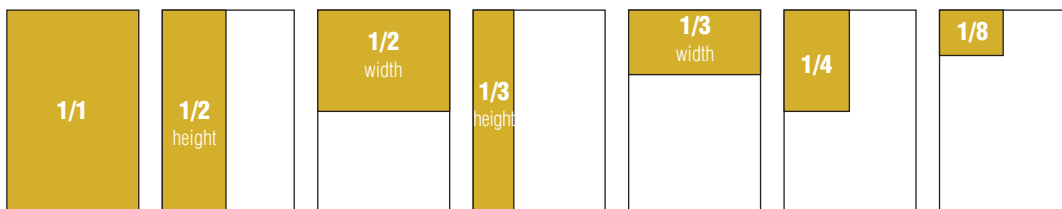

TECHNICAL INFORMATION:

binding:	V2	before edging:	234 x 289 mm
print:	offset	after edging:	210 x 285 mm
paper:	cover 135 g glazed paper inside 100 g glazed paper	mirror:	185 x 255 mm
screens:	inside – colour print - 150/60 cover – colour print - 150/60	No. of pages:	72
		inks:	4/4 full-coloured

Sizes of advertising surfaces:

1/1	additional cutting margin 210 x 285 mm (+ 3 mm overlap to all sides)	mirror 185 x 255 mm
1/2 height	additional cutting margin 103 x 285 mm (+ 3 mm overlap to all sides)	mirror 90 x 255 mm
1/2 width	additional cutting margin 210 x 140 mm (+ 3 mm overlap to all sides)	mirror 185 x 125 mm
1/3 height	additional cutting margin 72 x 285 mm (+ 3 mm overlap to all sides)	mirror 58 x 255 mm
1/3 width	additional cutting margin 210 x 93 mm (+ 3 mm overlap to all sides)	mirror 185 x 83 mm
1/4		mirror 90 x 125 mm
1/8		mirror 90 x 60 mm